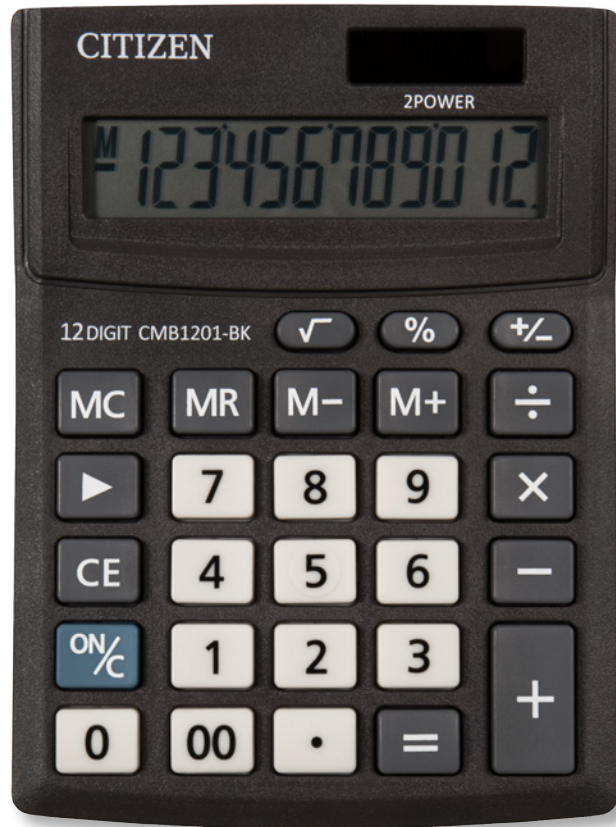

CITIZEN

Small 12-digit desktop calculator with angled display and standard functions.

CMB1201-BK

BusinessLine

CMB1201-BK Desktop Calculator

Description:

Color: black
Depth: 137 mm
Width: 102 mm
Height: 31 mm
Unit Weight: 89,9 g
Battery: AG10 / L1131

Features:

- 12-digit angled display
- Memory
- Square root
- Solar and battery power

Package: Boxpackage

Logistics information:

	EAN	Content
Giftbox package	4562195139225	1 pc.
Inner carton	4562195139300	50 pcs.
Master carton	4562195139317	100 pcs.
ITF Code	14562195139314	