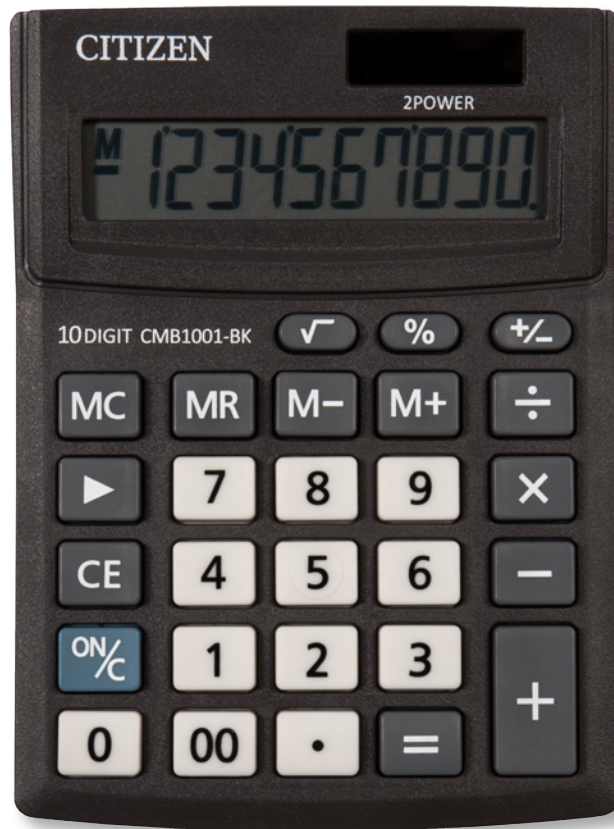

CITIZEN

Small 10-digit desktop calculator with angled display and standard functions.

CMB1001-BK

BusinessLine

CMB1001-BK

Desktop Calculator

Description:

Color: black
Depth: 137 mm
Width: 102 mm
Height: 31 mm
Unit Weight: 89,9 g
Battery: AG10 / L1131

Features:

- 10-digit angled display
- Memory
- Square root
- Solar and battery power

Package: Boxpackage

Logistics information:

	EAN	Content
Giftbox package	4562195139218	1 pc.
Inner carton	4562195139287	50 pcs.
Master carton	4562195139294	100 pcs.
ITF Code	14562195139291	