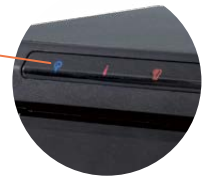

TP808 3" Thermal Receipt Printer

- Support Top or Front paper loading
- Compact footprint and ideal for limited counter spaces
- High printing speed up to 260mm/s
- 3 LED Status Indicators: Power, Paper, Error
- Low printing noise
- Provide Windows, Linux, POS Ready, OPOS driver
- 2" & 3" printing paper widths available
- Versatile interfaces: USB, Serial, Ethernet, Bluetooth, Wi-Fi, Cashdrawer

Front Paper Loading

Top Paper Loading

Specification

Item	Parameter	
Printing	Print Method	Direct Thermal Line Printing
	Resolution	Standard 203dpi (8dots/mm), Emulated 180dpi(7dots/mm)
	Print Speed	Max.260mm/s
Interface	Standard	USB+Serial+Ethernet
	Optional	Bluetooth or Wi-Fi
Page Mode	Support	
Memory	RAM	4 MB
	Flash	4 MB
Fonts	Chinese	GBK 24×24dots
	Alphanumeric	ASCII 9×17, 12×24dots
	User-defined	YES
	Codepage	46
Barcode	1D	UPC-A, UPC-E, EAN8, EAN13, CODE39, ITF, CODEBAR, CODE128, CODE93
	2D	PDF417, QR code
Graphics	Support bitmap printing with different density and user defined bitmap printing. (Max size of each bitmap is 64K, the total size of bitmap is 256k)	
Detection	Standard	Paper out sensor, cover open sensor
	Optional	Paper near end sensor
LED Indicator	Power	Blue LED
	Paper	Orange LED
	Error	Red LED
Reliability	TPH life	150km
	Cutter life	2 million cuts

Compact Design

Multi-status LED Indicators

Power Supply	Input	AC 100V-240V
	Output	DC 24V/2.5A
Paper	Paper Type	Thermal Receipt Paper
	Paper Width	58mm/80mm
	Paper Thickness	0.056~0.1mm
	Roll Paper Diameter	Max. OD φ83mm
	Paper Load	Front or Top paper loading
	Paper Cut	Partial cut or full cut
Environment	Operation	0°C~45°C, 25%~85%RH
	Storage	-30°C~60°C, 5%~95%RH
Physical Characteristics	Dimension	134.8(L)x132(W)x132(H)mm
	Weight	1.37KG(Without paper roll)
Options & Accessories	USB/Serial Cable, Paper Roll, Power Adapter, Power Cord, CD, Quick Start Guide	
Software	Emulation	ESC/POS
	Driver	Windows2000/ XP /Win7/Win8 / Win10/POSReady/Linux/OPOS/ WinCE, Win Mobile, Android, iOS
	SDK	