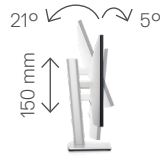

Tilt and height adjustable