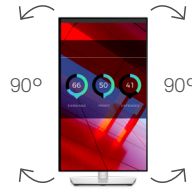

Connectivity and Accessories

DELL ULTRASHARP 24 USB-C HUB MONITOR | U2422HE

Purposeful design, built for ergonomic comfort.

Joystick control, cable management slot

Tilt and height adjustable

Pivot

Swivel

Connectivity