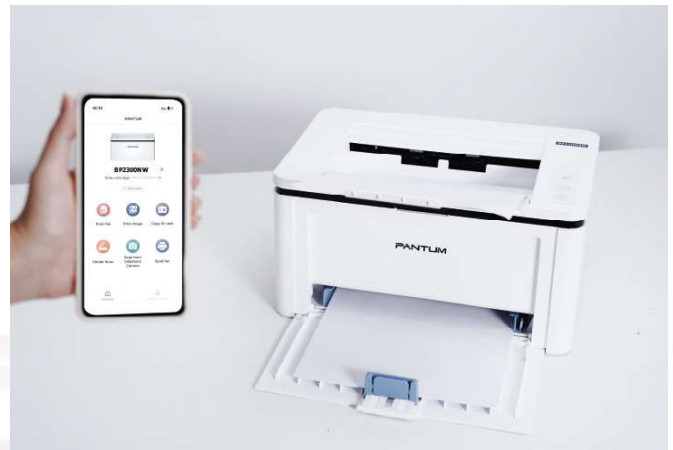

PANTUM

ELEGANT PRODUCTS, INTELLIGENT DESIGN
SMART CUSTOMERS, SMART CHOICES

SMART SERIES - SMART CLASSIC

BP2300 / BM2300 Models

BP2300 SERIES

Pantum has newly launched a mono A4 classic printer series, with a simple and elegant new appearance to relieve daily work fatigue. This series of single-function printers supports flexible printing and efficiently meets the requirements of home users and small/medium-sized enterprises. It also provides users with an effective high-quality printing experience. The product occupies less than 0.08m², almost the size of A4 paper.

Supports multiple connection methods such as USB, Ethernet and Wi-Fi to meet the printing needs of government agencies with higher security. Provides great portability for families who tend to choose mobile printing. Equipped with multiple connectivity ports to adapt your printing habits.

Bluetooth network configuration

The printer can be quickly identified and connected by using Bluetooth within 30 seconds.

Easy mobile printing

Supports direct printing. Mobile phones with Airprint and Mopria can connect to the printer without the mobile app to print files and pictures.